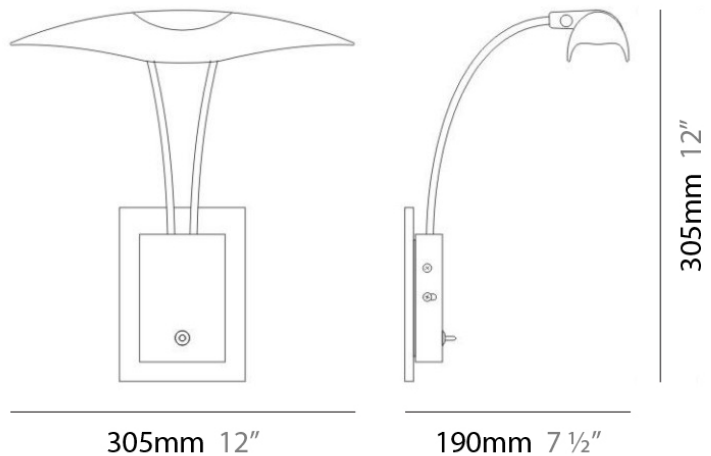

RAYA SURFACE

D95004

GENERAL

Series: Raya
 Brand: Milan
 Division: Design
 Mounting Type: Surface
 Mounting Location: Wall
 Subcategory: Task

PHYSICAL

Shape: Abstract
 Diameter (mm): 305
 Diameter (in): 12
 Height (mm): 305
 Height (in): 12
 Extension (mm): 190
 Extension (in): 7 ½
 Light Distribution: Direct
 Weight (kg): 2.04
 Weight (lbs): 4.5
 Diffuser: White Glass
 Fixture Material: Metal

ELECTRICAL

Number of Lamps: 2
 Lamp Type: LED Retrofit
 Lamp Shape: T4
 Bulb Included: Bulb Not Included
 Max. Wattage Per Lamp (W): 20
 Lamp Base: GY6.35
 Input Voltage (V): 120

LED

OPTICAL

RATINGS AND CERTIFICATIONS

Certified By: CSA Certified to UL and CSA Standards
 IP rating: IP20

RAYA SURFACE

D95005

PROJECT	
TYPE	
NOTES	
QUANTITY	
DATE	

GENERAL

Series: Raya
Brand: Milan
Division: Design
Mounting Type: Surface
Mounting Location: Wall
Subcategory: Task

PHYSICAL

Shape: Abstract
Diameter (mm): 305
Diameter (in): 12
Height (mm): 305
Height (in): 12
Extension (mm): 190
Extension (in): 7 ½
Light Distribution: Direct
Weight (kg): 2.04
Weight (lbs): 4.5
Diffuser: White Glass
Fixture Material: Metal