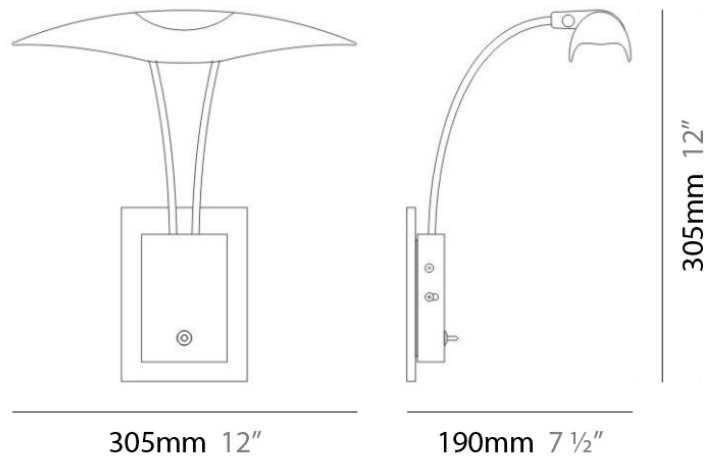

RAYA SURFACE

D95005

PROJECT	
TYPE	
NOTES	
QUANTITY	
DATE	

GENERAL

Series: Raya
Brand: Milan
Division: Design
Mounting Type: Surface
Mounting Location: Wall
Subcategory: Task

PHYSICAL

Shape: Abstract
Diameter (mm): 305
Diameter (in): 12
Height (mm): 305
Height (in): 12
Extension (mm): 190
Extension (in): 7 ½
Light Distribution: Direct
Weight (kg): 2.04
Weight (lbs): 4.5
Diffuser: White Glass
Fixture Material: Metal

ELECTRICAL

Number of Lamps: 2
Lamp Type: LED Retrofit
Lamp Shape: T4
Bulb Included: Bulb Not Included
Total Output Wattage (W): 40
Max. Wattage Per Lamp (W): 20
Lamp Base: GY6.35
Input Voltage (V): 120

LED

OPTICAL

RATINGS AND CERTIFICATIONS

Certified By: CSA Certified to UL and CSA Standards
IP rating: IP20